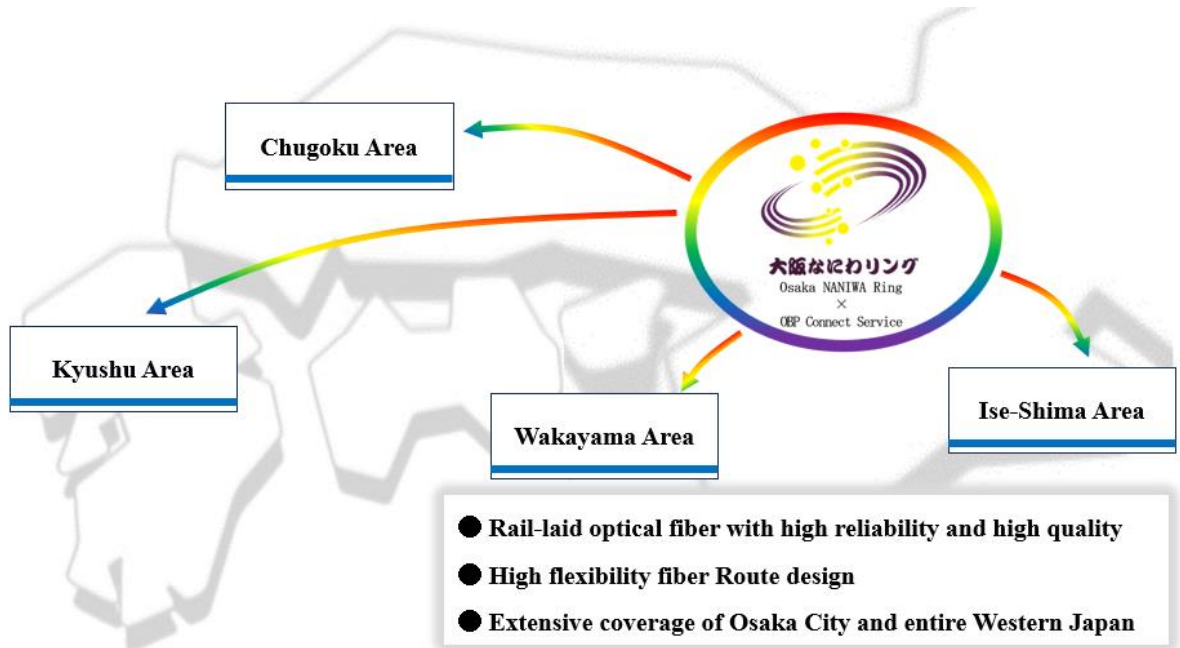

< Western Japan >