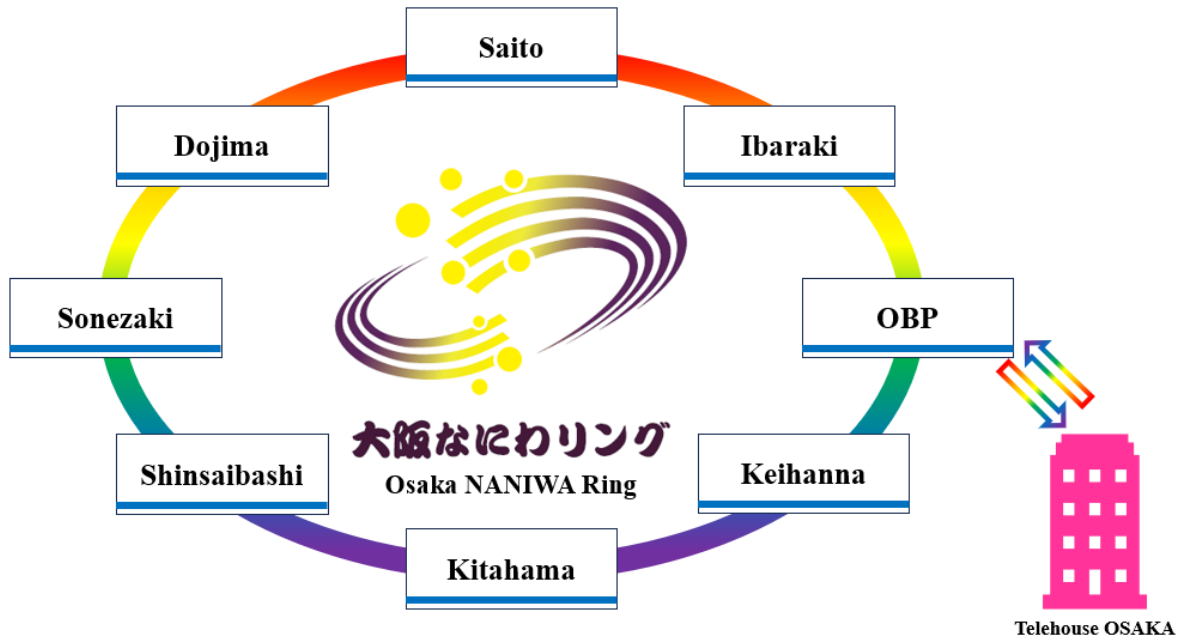

■ Usage and Coverage

< Osaka Metro >